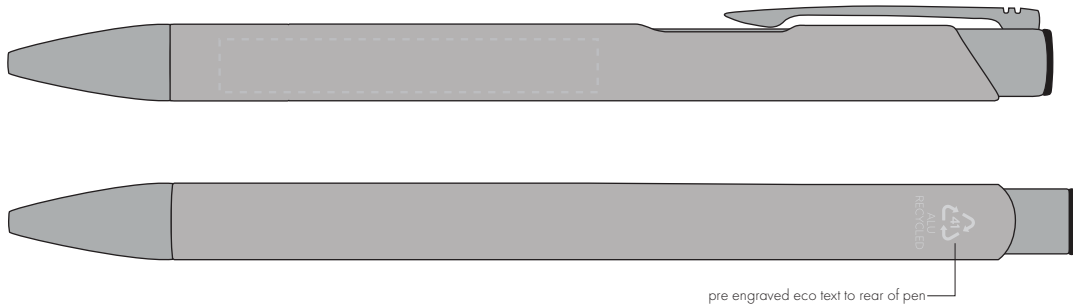

Your Ref:	Quantity:	Product Code: TPC982001
Our Ref:	Version: 1	Product Colour: SILVER

PRINTING CONCERNS:

We stock this item in the following colours

PANTONE REFERENCE(S)

- Colour 1
- Colour 2
- Colour 3
- Colour 4

ARTWORK SCALE 100%

ARTWORK SCALE 100%

Side Print Area:
50mm x 7mm

Product Image for visualisation
- colours may vary

The dashed line is to demonstrate print area and will not appear on your printed item

PLEASE NOTE: